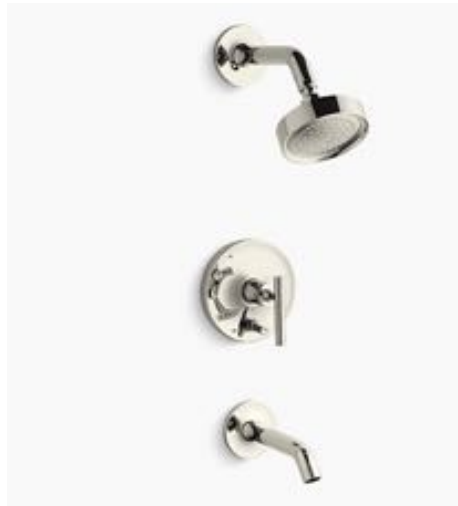

**water closet**  
signature hardware  
alledonia  
white

**floor tile**  
porcelanosa  
prada  
prada acero

**faucet**  
kohler  
purist  
polished nickel

**sink**  
kohler  
verticyl rectangle  
white

**cabinetry**  
custom casework  
shaker style drawers  
naval