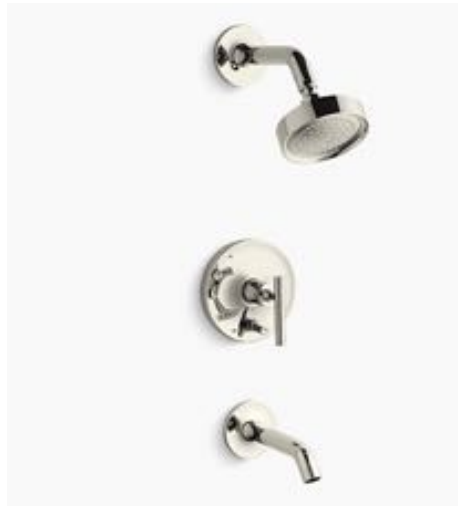

shower trim
kohler
purist
polished nickel