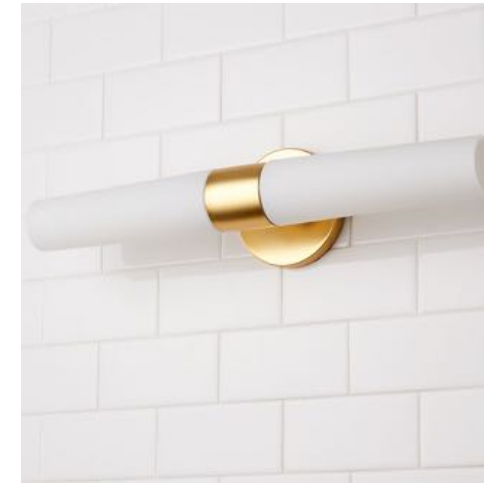

**chandelier**  
west elm  
sculptural 3-light geo  
milk, brass

**glass shower door + pull**  
rejuvenation  
sommerville pull  
aged brass

**shower trim**  
brizo  
invari  
brilliance, polished gold

**shower wall tile**  
porcelanosa  
xlight  
kala white