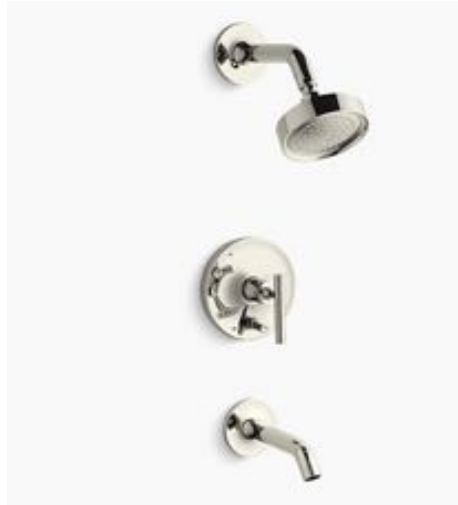

shower trim
kohler
purist
polished nickel